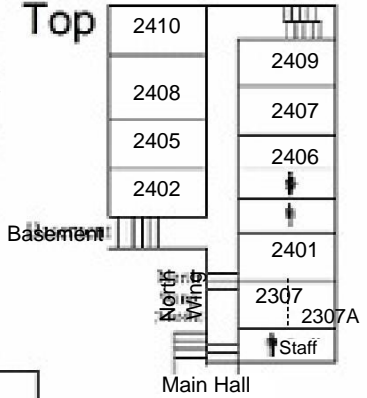

Nepean High School Map

Top Floor: MATH

Third Floor

Main Floor

Middle Floor: SCIENCE

Basement

Bottom Floor: SCIENCE