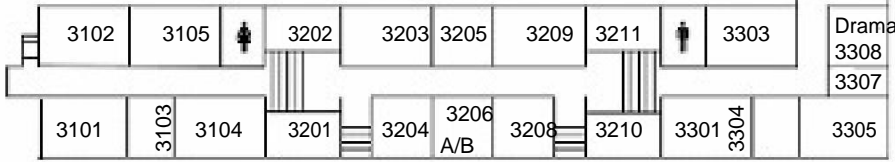

Nepean High School Map

Top Floor: MATH

Third Floor

Main Floor

Middle Floor: SCIENCE

Basement

Bottom Floor: SCIENCE